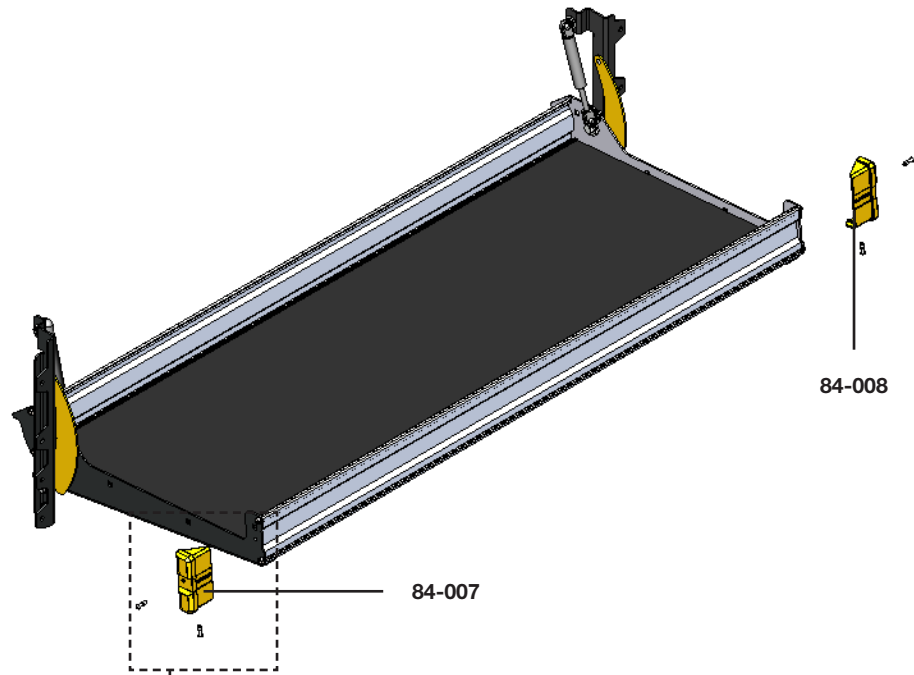

98-122

Lock Washer
5/16"
ZINC

#98-116 Flat Washer

PHASE 1 – ASSEMBLY

1.2 FOLD-AWAY ASSEMBLY

1.2.1 Screw the left and right end panels to the shelf tray.

TOOLS

- Cordless Impact
- 3/8" Driver Bit

HARDWARE USED

8x

	#92-102 Screw #14 x 1"
---	------------------------

1.2.2 Rivet the end caps on the front edge of the shelf tray.

TOOLS

- Rivet Gun

HARDWARE USED

4x