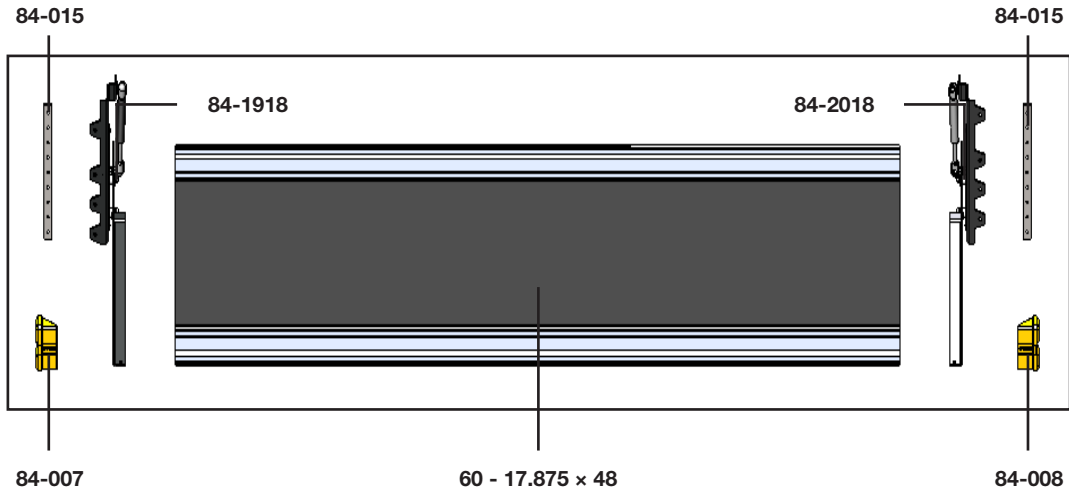

INSTALLATION GUIDE

84-U1848 Fold-Away Shelf Tray

QUICK START GUIDE

Phase 1 - Assembly

- 1.1 Setup..... 3 - 4
- 1.2 Fold-Away Shelf Tray Assembly..... 5 - 10

REQUIRED ITEMS

**2
PERSONS**

- Cordless Impact
- Tape Measure
- 1/2" Socket
- 3/8" Driver Bit
- Knife

PHASE 1 – ASSEMBLY

1.1 SETUP

1.1.1 Unpack components; compare with the bill of materials.

84-U1848

1.1.2 Verify all parts are present.

Item No.	Description	Qty.
84-007	End Cap (Left)	2
84-008	End Cap (Right)	2
84-015	Threaded Plate	4
84-1918	End Panel (Left)	2
84-2018	End Panel (Right)	2
60-17.875x48	Shelf Tray	2
94-3056	Assembly Fastener Kit	2
96-3038	Install Fastener Kit	2