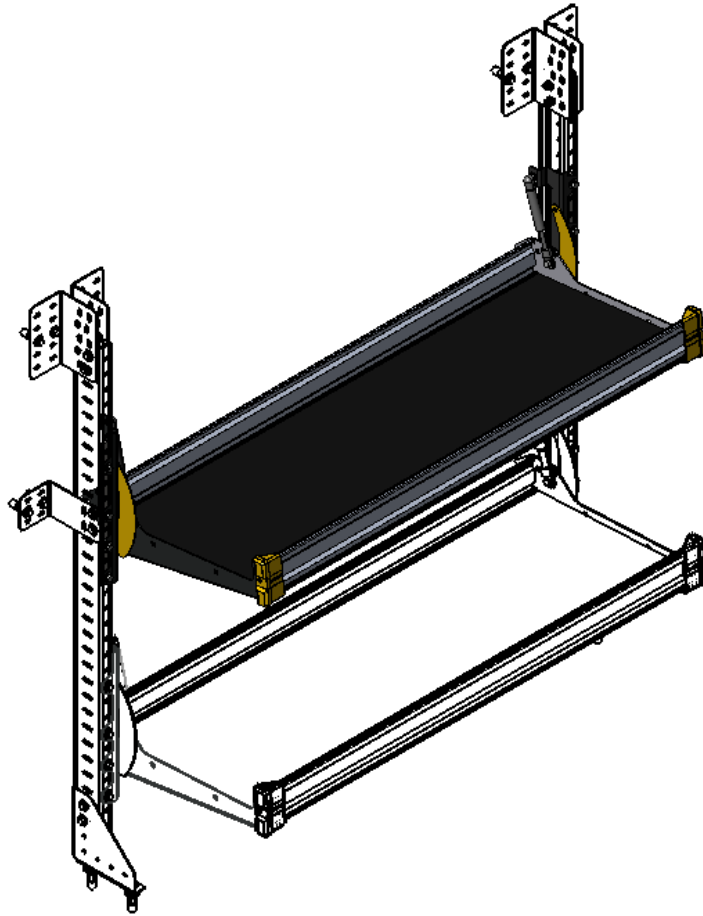

	#96-200 Closed Rivet
---	----------------------

1.2.4 Attach the shelf trays to the posts.

TOOLS

- Cordless Impact
- 1/2" Socket

HARDWARE USED

16x

	#90-204 Hex Bolt 5/16" x 3/4"
	#98-122 Lock Washer
	#98-116 Flat Washer