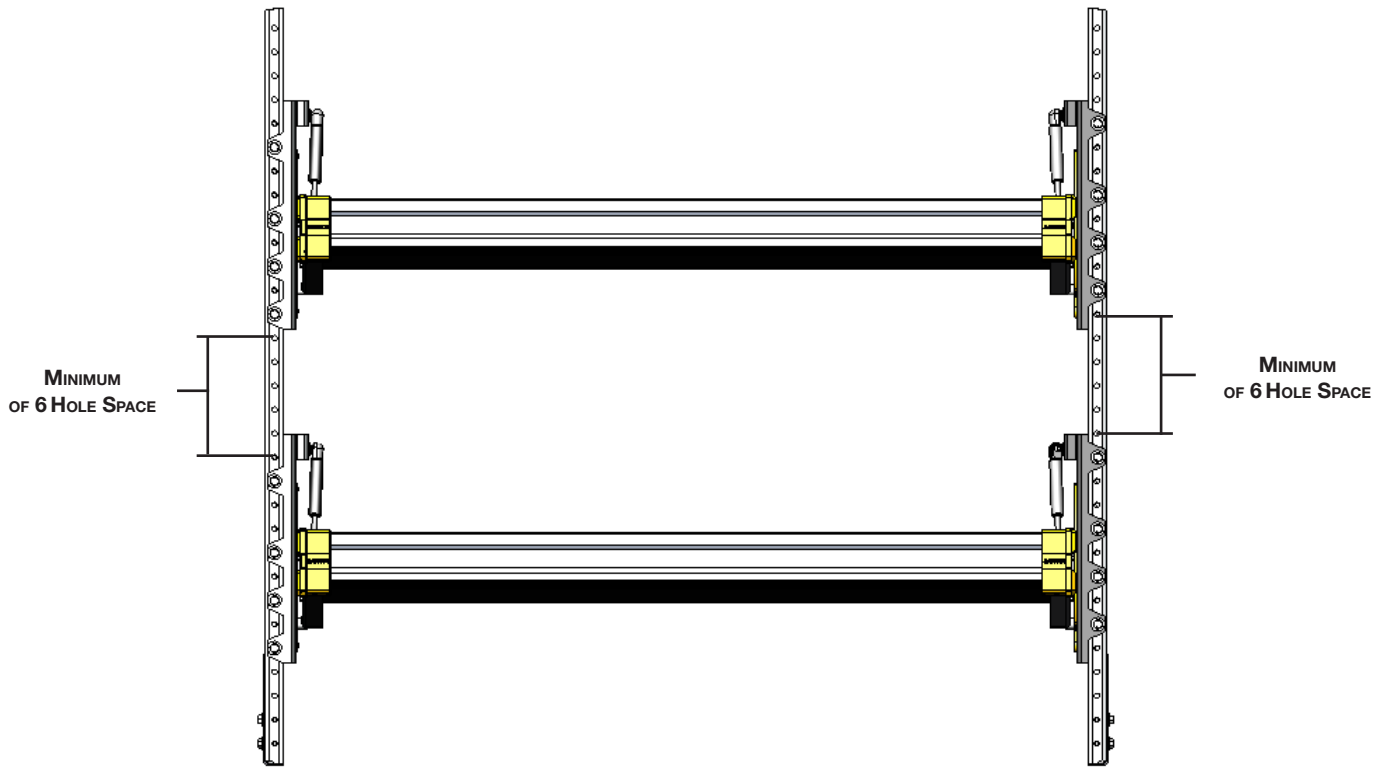

HARDWARE USED

8x

	#92-102 Screw #14 x 1"
---	------------------------

1.2.2 Rivet the end caps on the front edge of the shelf tray.

TOOLS

- Rivet Gun

HARDWARE USED

4x

	#96-200 Closed Rivet
---	----------------------

1.2.4 Attach the shelf trays to the posts.

TOOLS

- Cordless Impact
- 1/2" Socket

HARDWARE USED

16x

	#90-204 Hex Bolt 5/16" x 3/4"
	#98-122 Lock Washer
	#98-116 Flat Washer