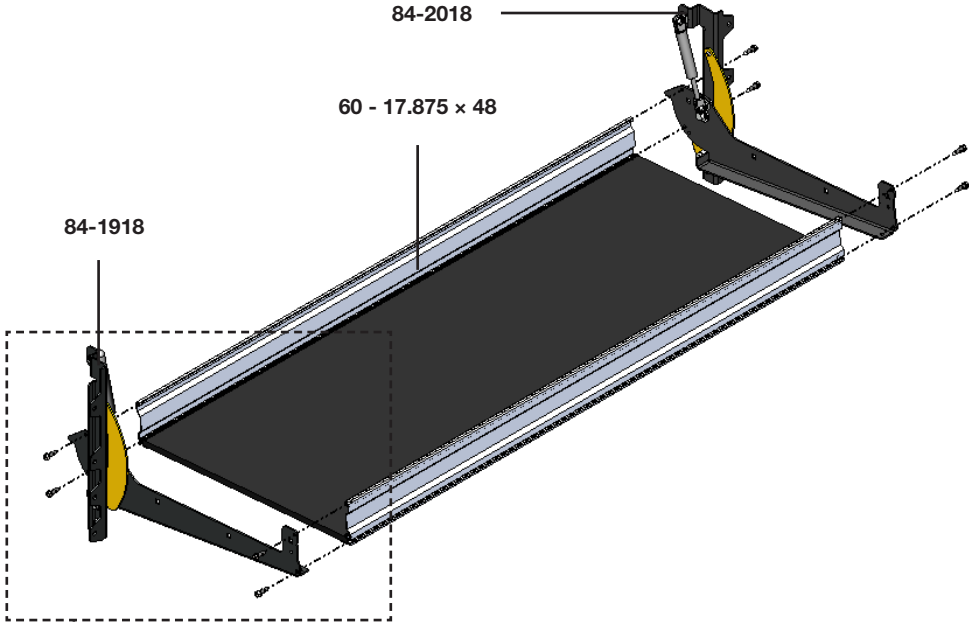

98-122

Lock Washer
5/16"
ZINC

#98-116 Flat Washer

PHASE 1 – ASSEMBLY

1.2 FOLD-AWAY ASSEMBLY

1.2.1 Screw the left and right end panels to the shelf tray.

TOOLS

- Cordless Impact
- 3/8" Driver Bit