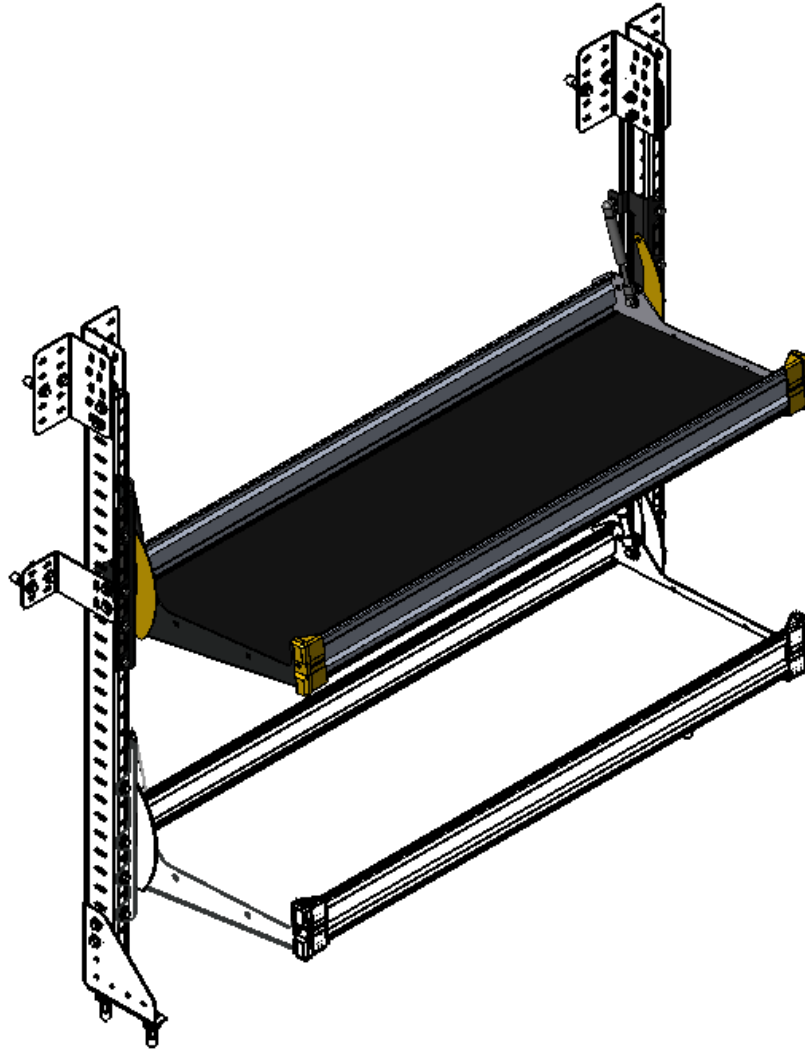

INSTALLATION GUIDE

84-U1848 Fold-Away Shelf Tray

QUICK START GUIDE

Phase 1 - Assembly

- 1.1 Setup..... 3 - 4
- 1.2 Fold-Away Shelf Tray Assembly..... 5 - 10

REQUIRED ITEMS

**2
PERSONS**

- Cordless Impact
- Tape Measure
- 1/2" Socket
- 3/8" Driver Bit
- Knife

PHASE 1 – ASSEMBLY

1.1 SETUP

1.1.1 Unpack components; compare with the bill of materials.

84-U1848

1.1.2 Verify all parts are present.

Item No.	Description	Qty.
84-007	End Cap (Left)	2
84-008	End Cap (Right)	2
84-015	Threaded Plate	4
84-1918	End Panel (Left)	2
84-2018	End Panel (Right)	2
60-17.875x48	Shelf Tray	2
94-3056	Assembly Fastener Kit	2
96-3038	Install Fastener Kit	2